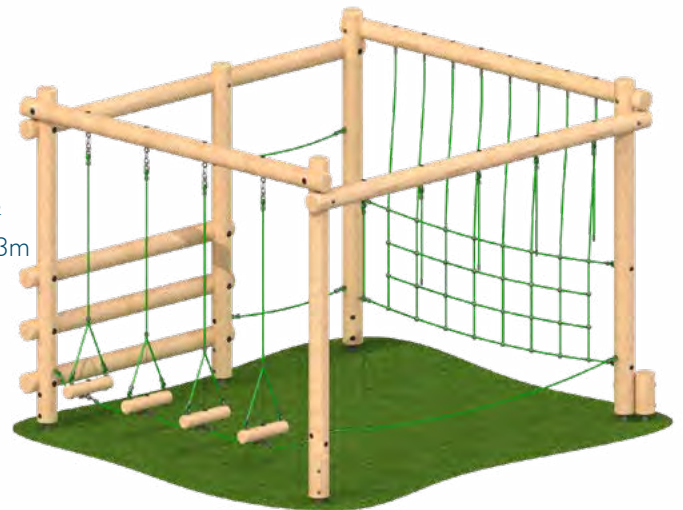

Peak

L 3162 W 3631 H 2600mm
FFH 1240mm
Safety Surface Area 38.45m²
Min Space Required 6.16 x 6.63m

Consists of:
Log Rope
Timber Log Climber
Rope Walk
Traverse Net
Drop Rope Traverse