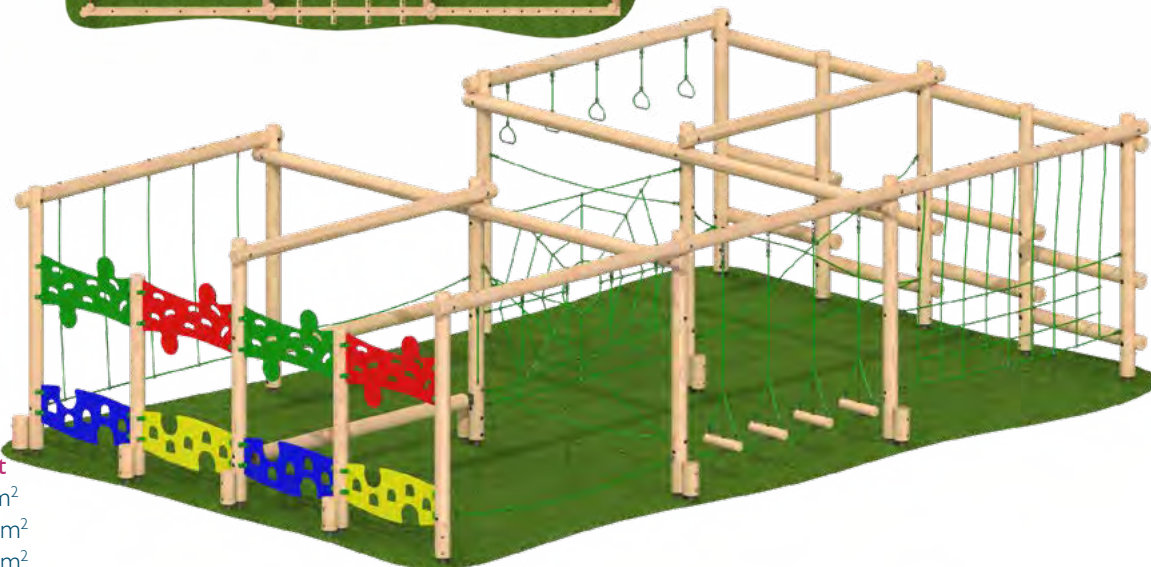

Safety Surface Area Split

FFH < 600mm = 25.41m²

FFH 600 > 1500 = 58.34m²

FFH 1500 > 2190 = 23.99m²