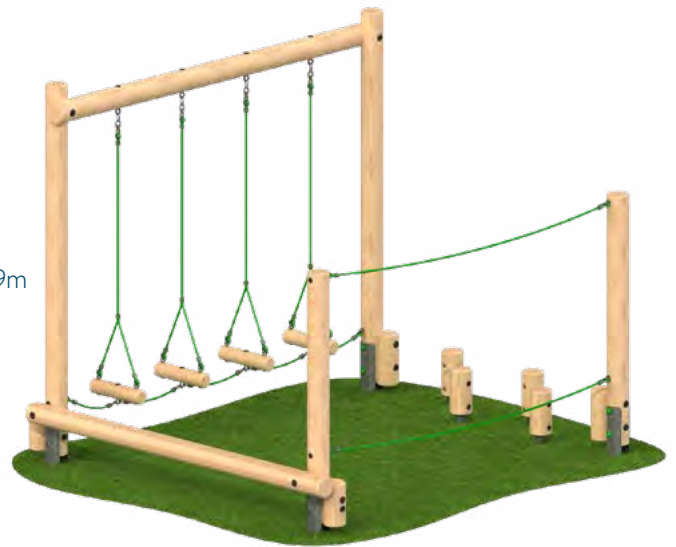

Spire

L 2900 W 3223 H 2600mm
FFH 530mm
Min Surface Area 33.9m²
Min Space Required 6.23m x 5.9m
Consists of:
Log Rope
Rope Walk
Balance Beam
Stepping Logs