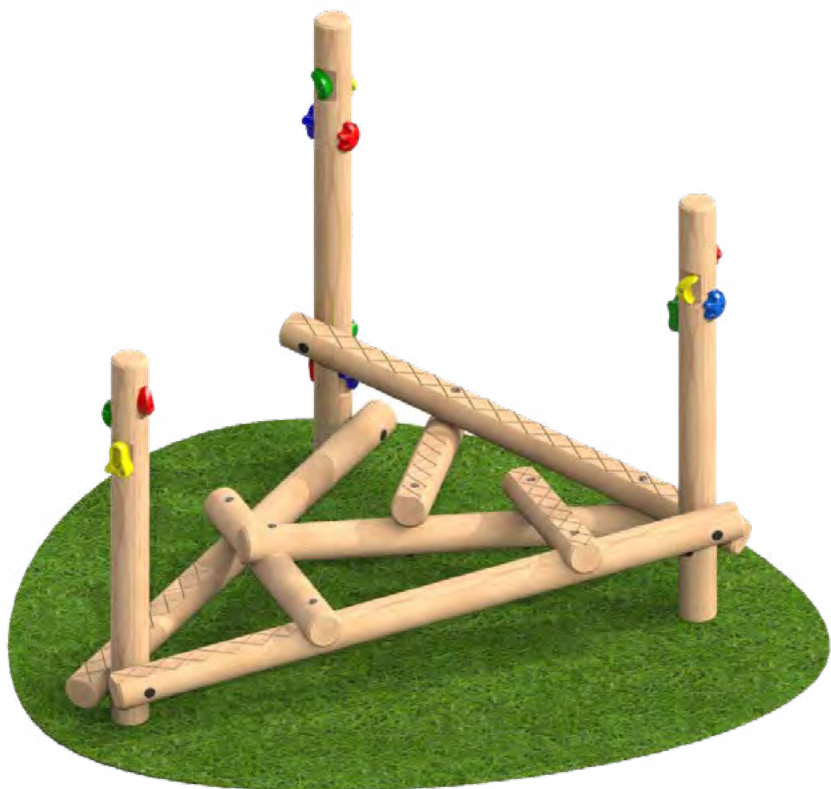

## Clamber Stack Piccolo with additional ropes

All dimensions are the same as the standard Clamber Stack Piccolo.

The **Clamber Stack Piccolo** is also available with additional ropes.

Steel feet option will increase FFH to 899mm