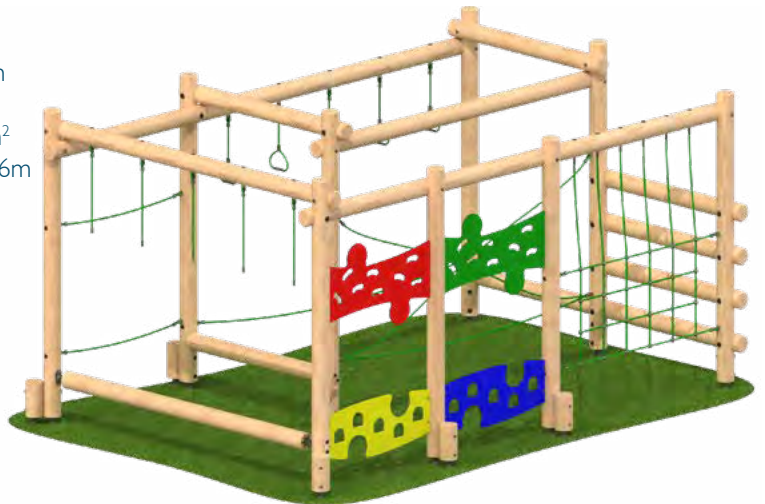

## Vertex

L 5081 W 3600 H 2700mm

FFH 1355mm

Safety Surface Area 50.29m<sup>2</sup>

Min Space Required 8.08 x 6.6m

Consists of:

- Jigsaw Traverse Panels
- Traverse Net
- Timber Log Climber
- Balance Beam x2
- Tarzan Traverse
- Cross Rope
- Log Roll with Drop Ropes
- Rope Walk