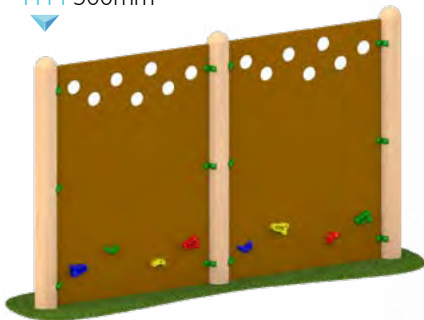

Traverse Wall

L 2850 W 150 H 1800mm
FFH 500mm