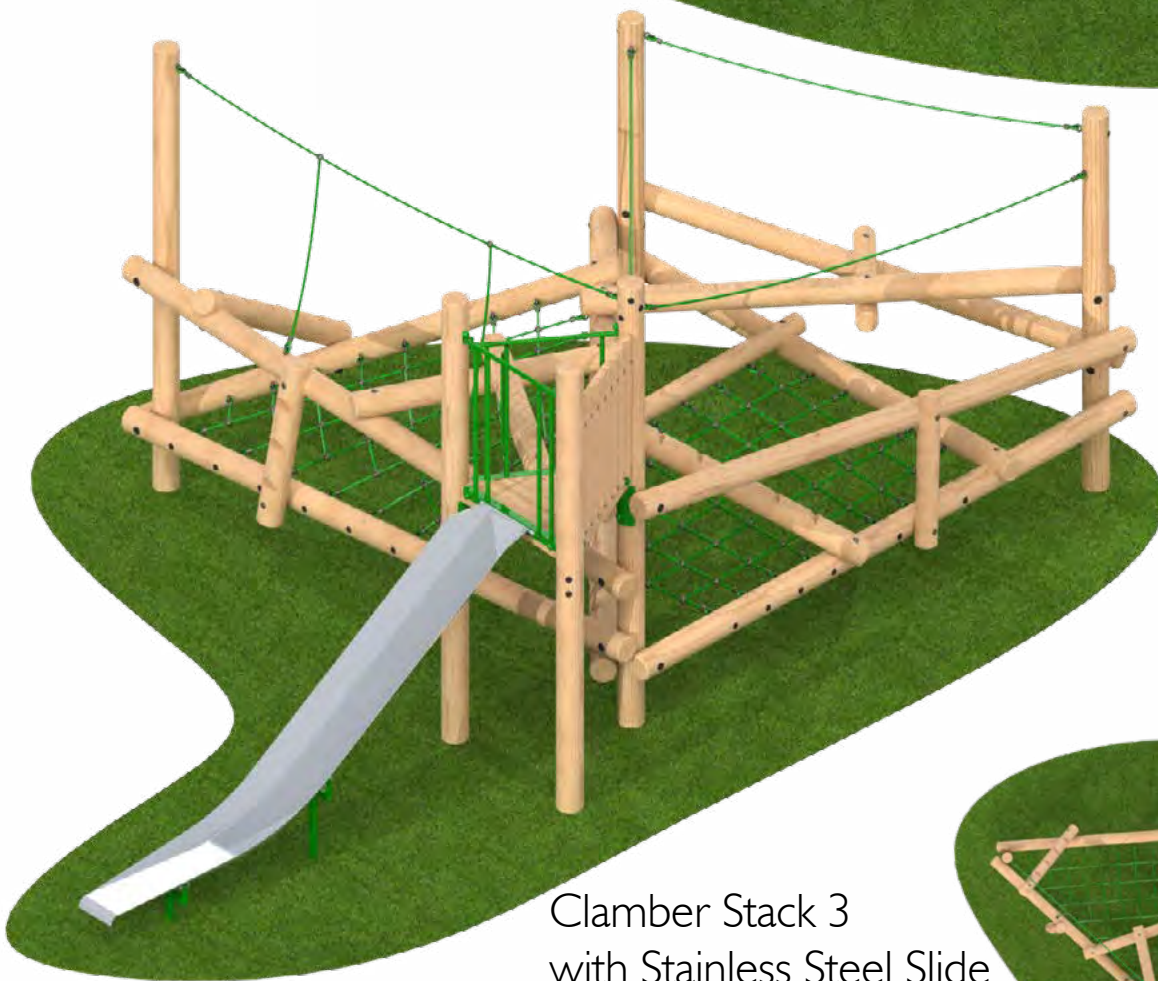

### Product Dimensions

5462mm (L) 3982mm (W) 2700mm (H)

FFH: 1500mm

Minimum Surface Area: 46m<sup>2</sup>

9200mm (L) 7600mm (W)

Age Range: 6+