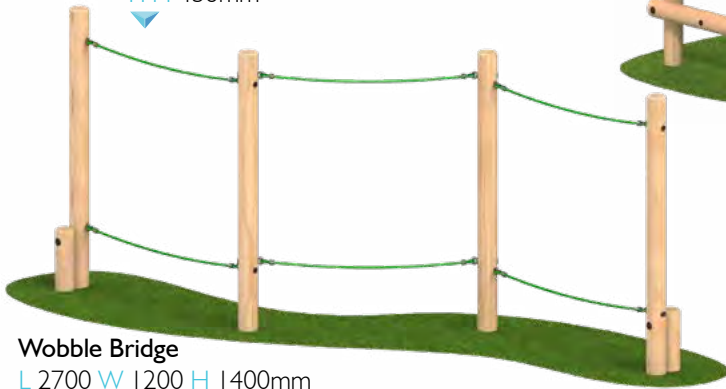

# Ysgol trail items

Dimensions do not include surfacing  
FFH - Free Fall Height

**Rope Junction**  
L 2850 W 1500 H 1600mm  
FFH 575mm

**Crawl Net**  
L 2107 W 1179 H 600mm  
FFH 600mm

**Spider Web Net**  
L 3243 W 3243 H 1500mm  
FFH 459mm

**Rope Crossing**  
L 2650 W 1000 H 1400mm  
FFH 450mm

**Burma Bridge**  
L 3000 W 1125 H 1450mm  
FFH 523mm

**Slalom Rope Walk**  
L 4322 W 695 H 1800mm  
FFH 458mm

**Wobble Log Bridge**  
L 2700 W 1200 H 1700mm  
FFH 536mm