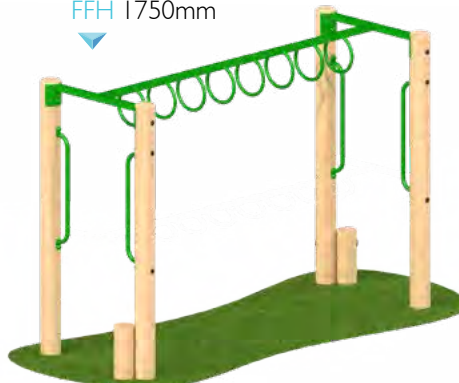

Log Climber Low
L 1692 W 1849 H 1500mm
FFH 1500mm