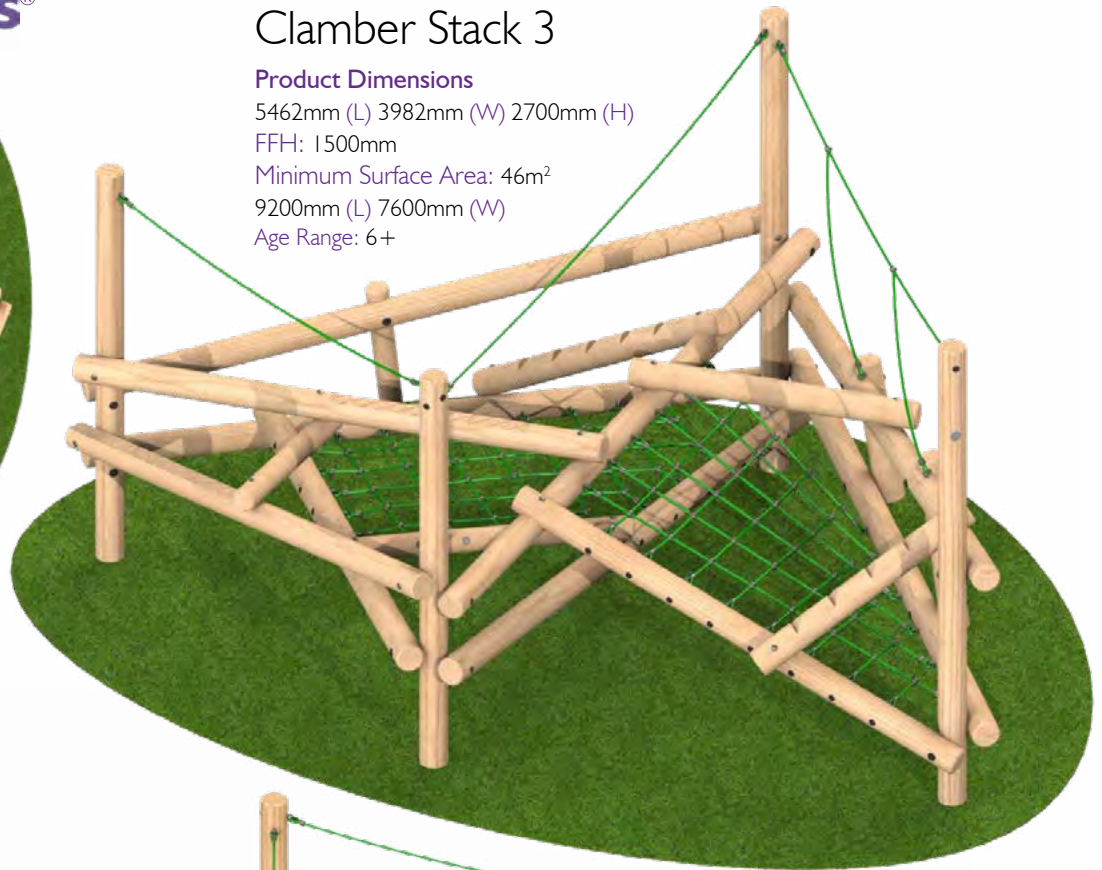

### Product Dimensions

5462mm (L) 3982mm (W) 2700mm (H)

FFH: 1500mm

Minimum Surface Area: 46m<sup>2</sup>

9200mm (L) 7600mm (W)

Age Range: 6+