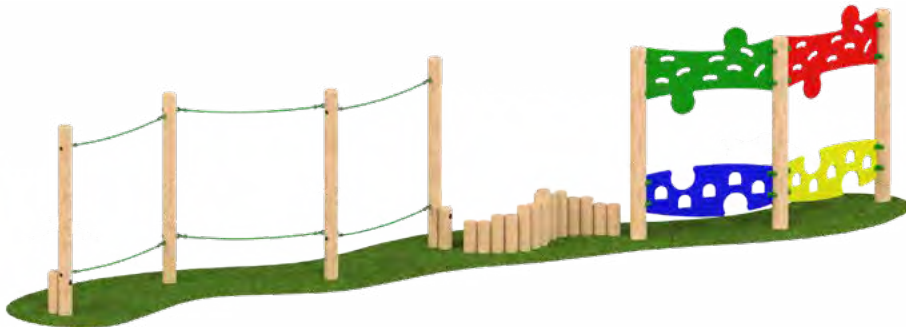

## Ysgol trim trail 7

L=22.9m W=1.2m Not including Safety Surface

CONSISTS OF: Tightrope Crossing, Wobble Bridge, Stepping Logs 200mm, Log Roll with Drop Ropes, Rope Bridge, Sloping Balance Weave

## Ysgol trim trail 8

L=13.75m W=0.6m Not including Safety Surface

CONSISTS OF: Balance Walk (2), Rope Walk, Log Rope, Cross Rope

## Ysgol trim trail 9

L=9m W=0.8m Not including Safety Surface

CONSISTS OF: Slalom Rope Walk, Log Snake, Jigsaw Traverse Wall