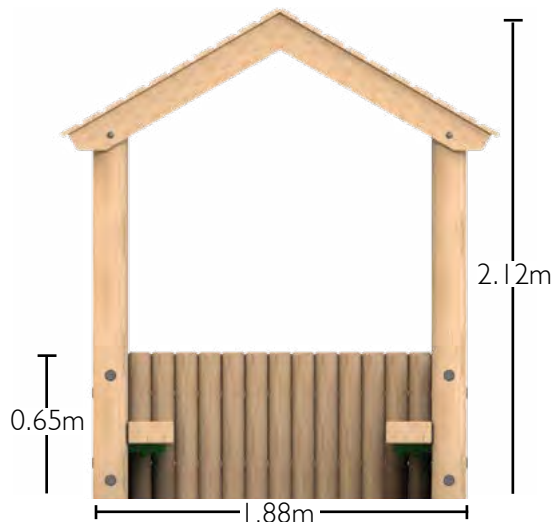

Toddler Shelter with 3 Sides

Seats constructed using 195 x 95mm sleepers.
Shower proof roof constructed using shiplap boards.
Size: 1.34m x 1.88m x 2.12m.