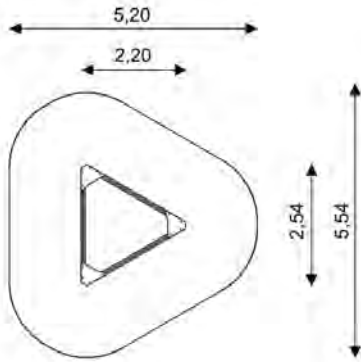

30 cm

22,22 m²

< 60 cm