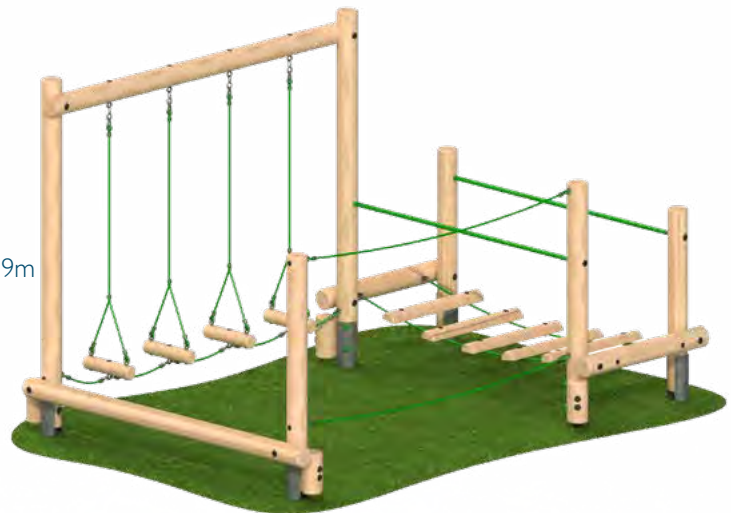

Elevate

L 4125 W 2900 H 2600mm
FFH 550mm
Min Surface Area 39.11m²
Min Space Required 7.12m x 5.9m
Consists of:
Log Rope
Wobble Bridge
Rope Walk
Balance Beam