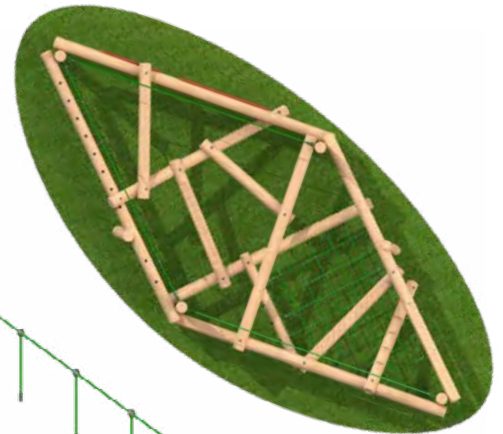

## Clamber Stack 4

**Product Dimensions**

6462mm (L) 3126mm (W) 2925mm (H)

FFH: 1500mm

Minimum Surface Area: 47.2m<sup>2</sup>

9800mm (L) 6300mm (W)

Age Range: 6+

Steel feet option will increase  
FFH to 1700mm