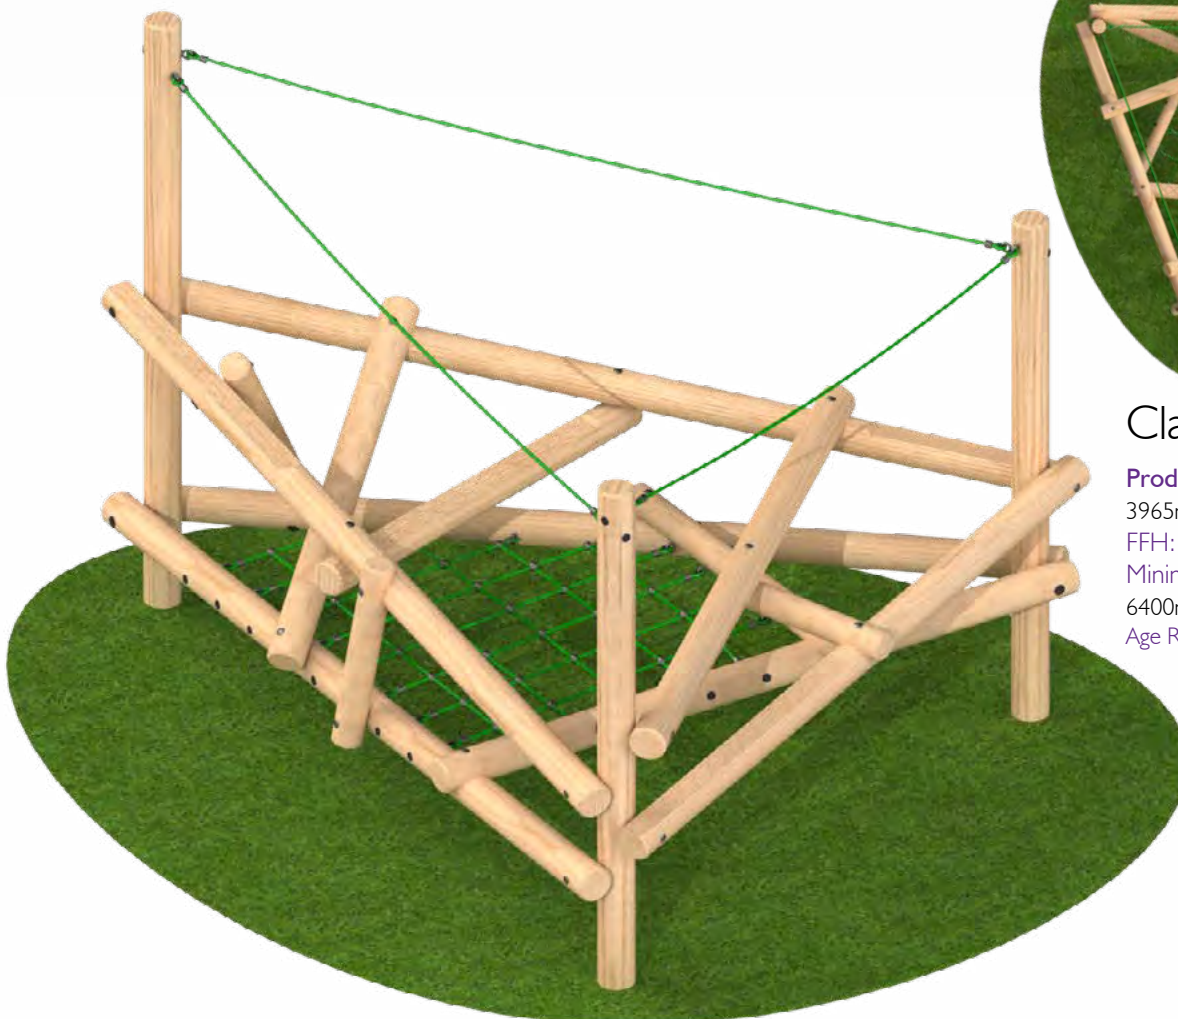

### Product Dimensions

2462mm (L) 2808mm (W) 2550mm (H)

FFH: 1500mm

Minimum Surface Area: 24.9m<sup>2</sup>

5900mm (L) 5400mm (W)

Age Range: 5+