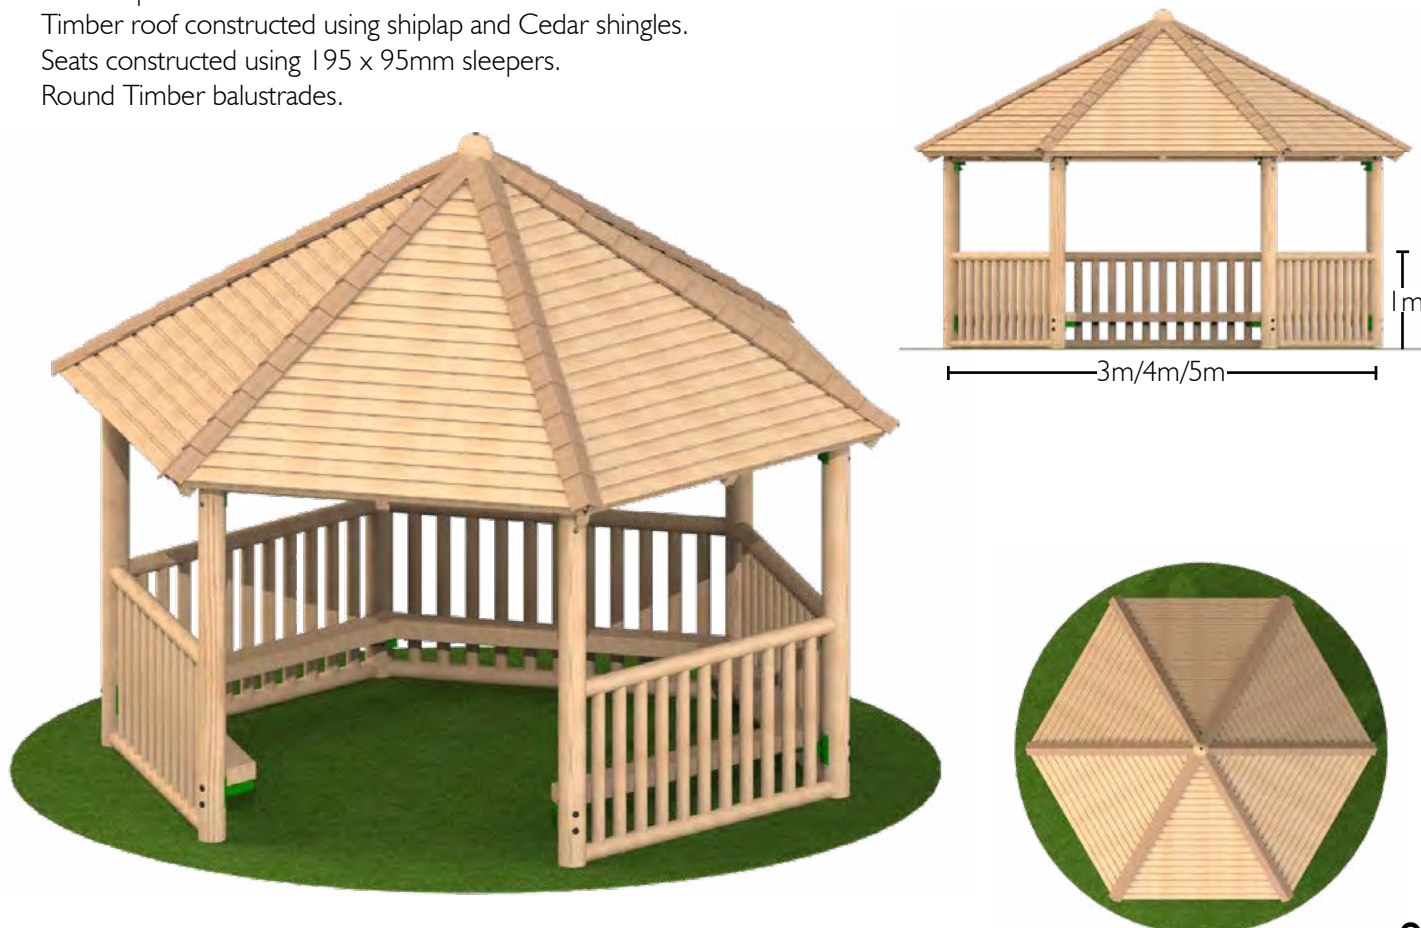

Hex Shelter with seating and balustrades

Shower proof roof.

Timber roof constructed using shiplap and Cedar shingles.

Seats constructed using 195 x 95mm sleepers.

Round Timber balustrades.