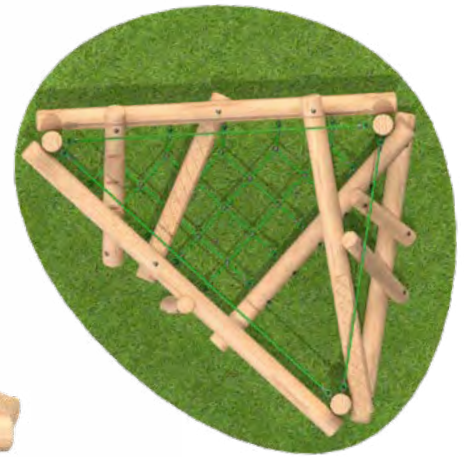

Clamber Stack 1

Product Dimensions

2462mm (L) 2808mm (W) 2550mm (H)

FFH: 1500mm

Minimum Surface Area: 24.9m²

5900mm (L) 5400mm (W)

Age Range: 5+