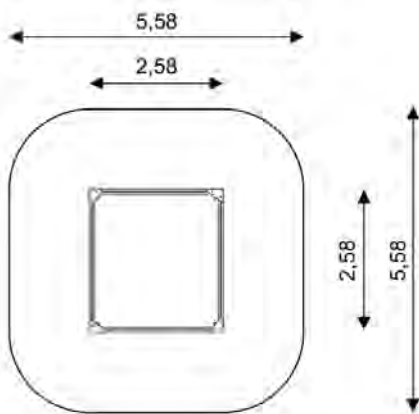

## WD 1429

30 cm

22,22 m<sup>2</sup>

< 60 cm

27 cm

29,20 m<sup>2</sup>

< 60 cm

\* Flexible dimensions and modular system giving possibility to configure according to individual needs