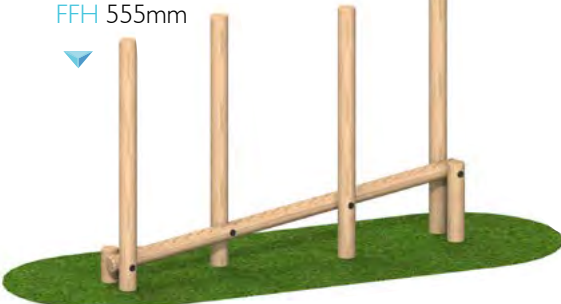

# Trim trail

Dimensions do not include surfacing  
FFH - Free Fall Height

**Sloping Balance Walk**  
L 2400 W 125 H 434mm  
FFH 434mm

**Balance Beam**  
L 2400 W 200 H 435mm  
FFH 435mm

**Balance Challenge**  
L 6900 W 1600 H 434mm  
FFH 434mm

**V Balance Beam**  
L 2002 W 2050 H 470mm  
FFH 470mm

**Low Log Roll**  
L 3300 W 200 H 500mm  
FFH 500mm

**Balance Weave**  
L 2800 W 375 H 1800mm  
FFH 450mm

**Three Bar Balance**  
L 5500 W 1115 H 511mm  
FFH 511mm

**Double Sloping Balance Weave**  
L 4589 W 1150 H 1800mm  
FFH 570mm

**Sloping Balance Weave**  
L 2792 W 375 H 1800mm  
FFH 555mm

**150mm Stepping Logs (set of 4)**  
L 400 W 150 H 400mm  
FFH 400mm

**Balance Slalom**  
L 3250 W 1200 H 585mm  
FFH 585mm