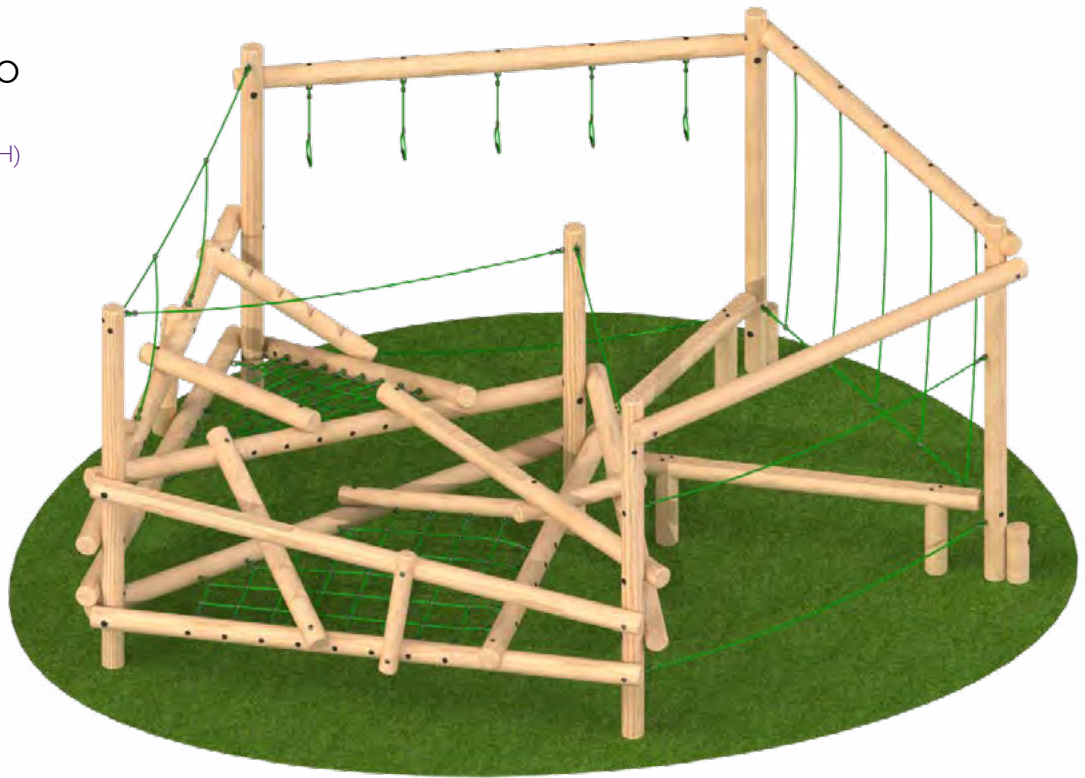

## Clamber Stack Passo

**Product Dimensions**

6000mm (L) 5480mm (W) 2700mm (H)

FFH: 1500mm

Minimum Surface Area: 62m<sup>2</sup>

9200mm (L) 9500mm (W)

Age Range: 6+