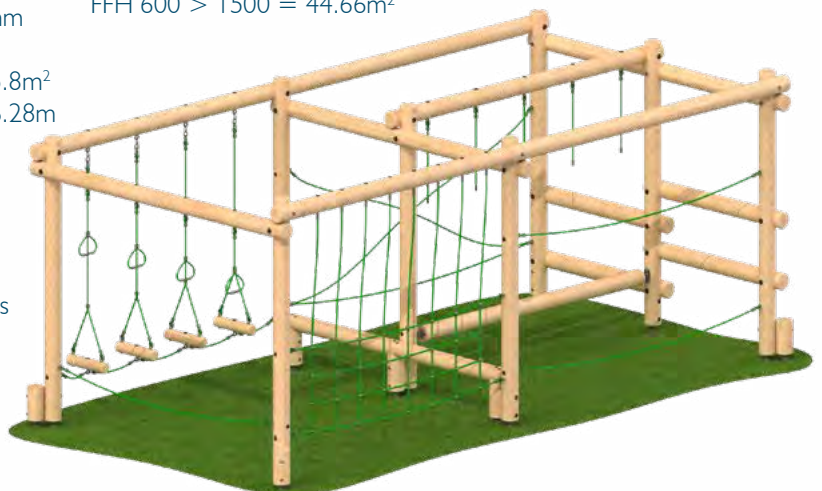

Zenith

L 6312 W 3281 H 2600mm

FFH 1340mm

Total Safety Surface Area 55.8m²

Min Space Required 9.31 x 6.28m

Consists of:

- Traverse Net
- Tarzan Traverse
- Log Rope
- Cross Rope
- Log Roll with Drop Ropes
- Rope Walk
- Balance Beam
- Timber Log Climber

Safety Surface Area Split

FFH < 600mm = 11.14m²

FFH 600 > 1500 = 44.66m²