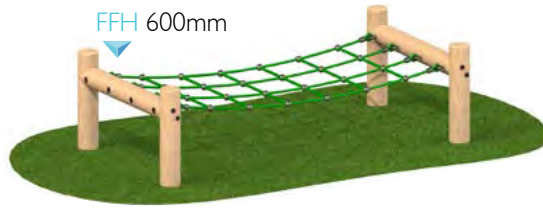

Crawl Net
L 2107 W 1179 H 600mm
FFH 600mm