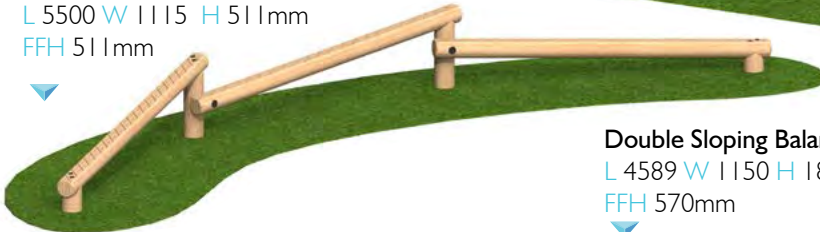

# Trim trail

Dimensions do not include surfacing  
FFH - Free Fall Height

**Sloping Balance Walk**  
L 2400 W 125 H 434mm  
FFH 434mm

**Balance Beam**  
L 2400 W 200 H 435mm  
FFH 435mm

**Balance Challenge**  
L 6900 W 1600 H 434mm  
FFH 434mm

**V Balance Beam**  
L 2002 W 2050 H 470mm  
FFH 470mm

**Low Log Roll**  
L 3300 W 200 H 500mm  
FFH 500mm

**Balance Weave**  
L 2800 W 375 H 1800mm  
FFH 450mm

**Three Bar Balance**  
L 5500 W 1115 H 511mm  
FFH 511mm

**Double Sloping Balance Weave**  
L 4589 W 1150 H 1800mm  
FFH 570mm

**Sloping Balance Weave**  
L 2792 W 375 H 1800mm  
FFH 555mm

**150mm Stepping Logs (set of 4)**  
L 400 W 150 H 400mm  
FFH 400mm

**Balance Slalom**  
L 3250 W 1200 H 585mm  
FFH 585mm