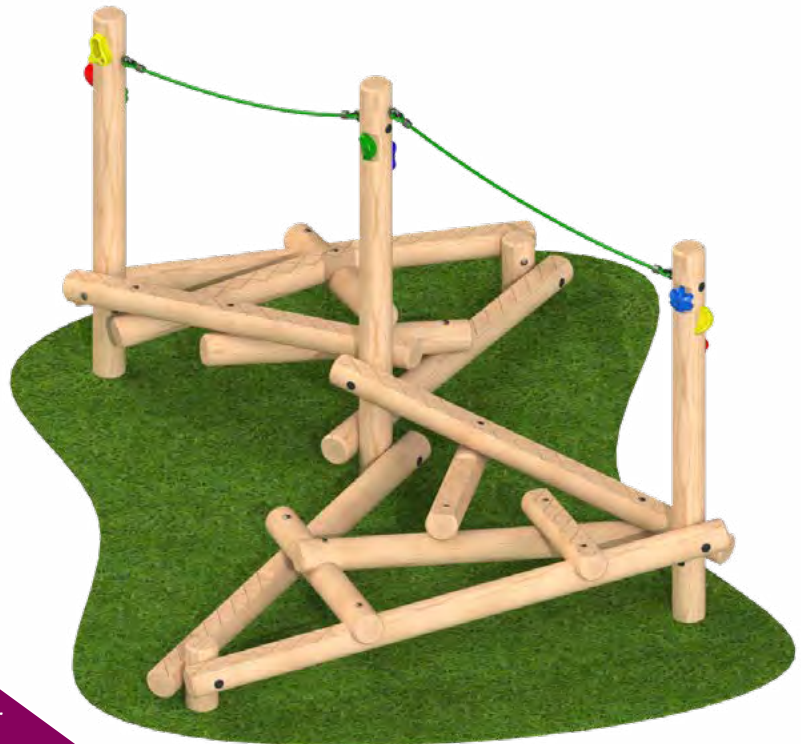

## Clamber Stack Sorella with additional ropes

All dimensions are the same as the standard Clamber Stack Sorella.

The **Clamber Stack Sorella** is also available with additional ropes.

Steel feet option will increase FFH to 899mm