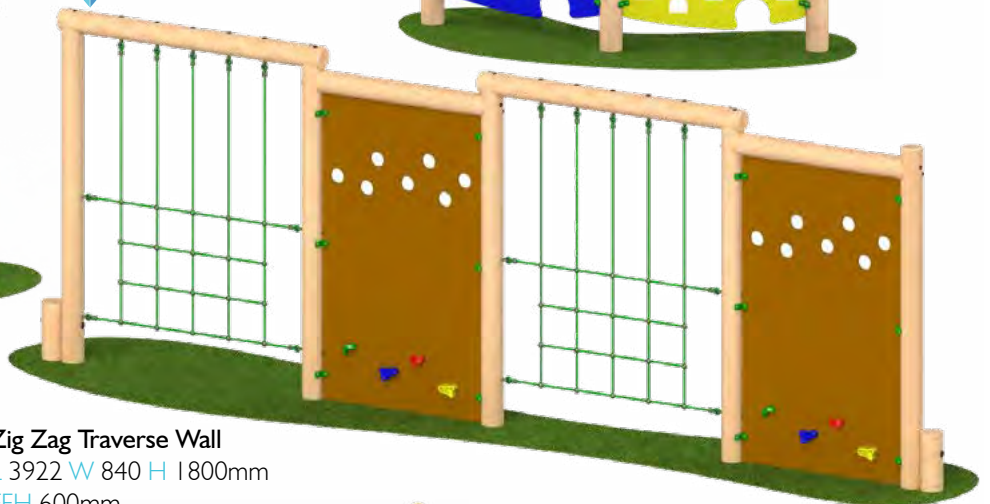

Wall Net Combo

L 6770 W 150 H 2380mm
FFH 1139mm