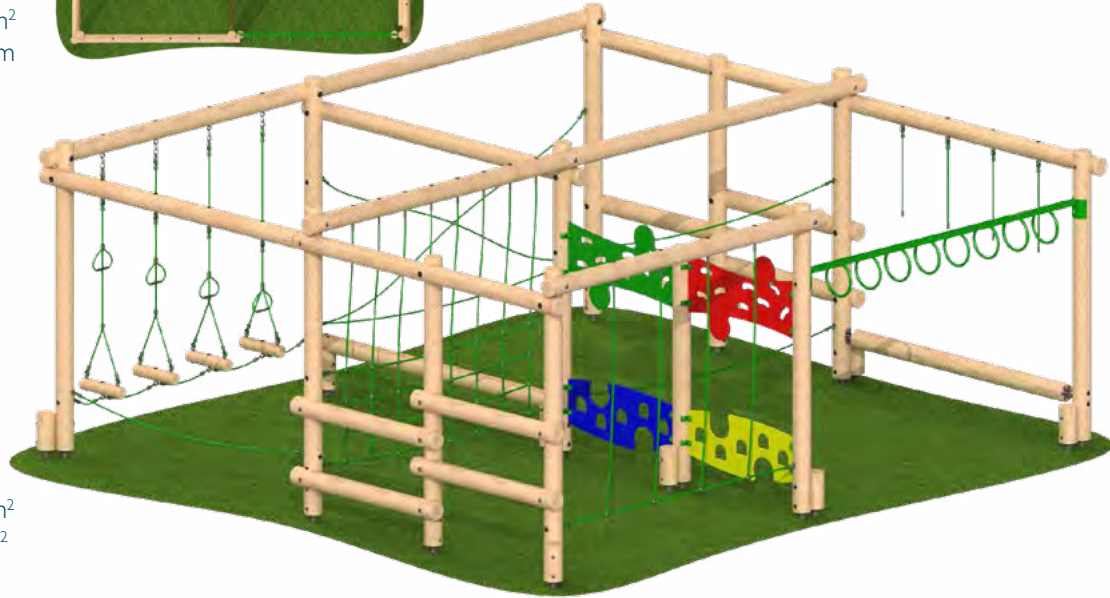

Summit

L 5981 W 6356 H 2600mm

FFH 1777mm

Total Safety Surface Area 81.77m²

Min Space Required 8.94 x 9.39m

Consists of:

- Tarzan Traverse
- Log Rope
- Cross Rope
- Timber Log Climber (x2)
- Log Roll with Drop Ropes
- Tarzan Ring Beam
- Rope Weave
- Jigsaw Traverse Panels
- Traverse Net
- Balance Beam
- Rope Walk

Safety Surface Area Split

FFH 1500 > 1777mm = 20.82m²

FFH 1500 > 2190mm = 60.95m²