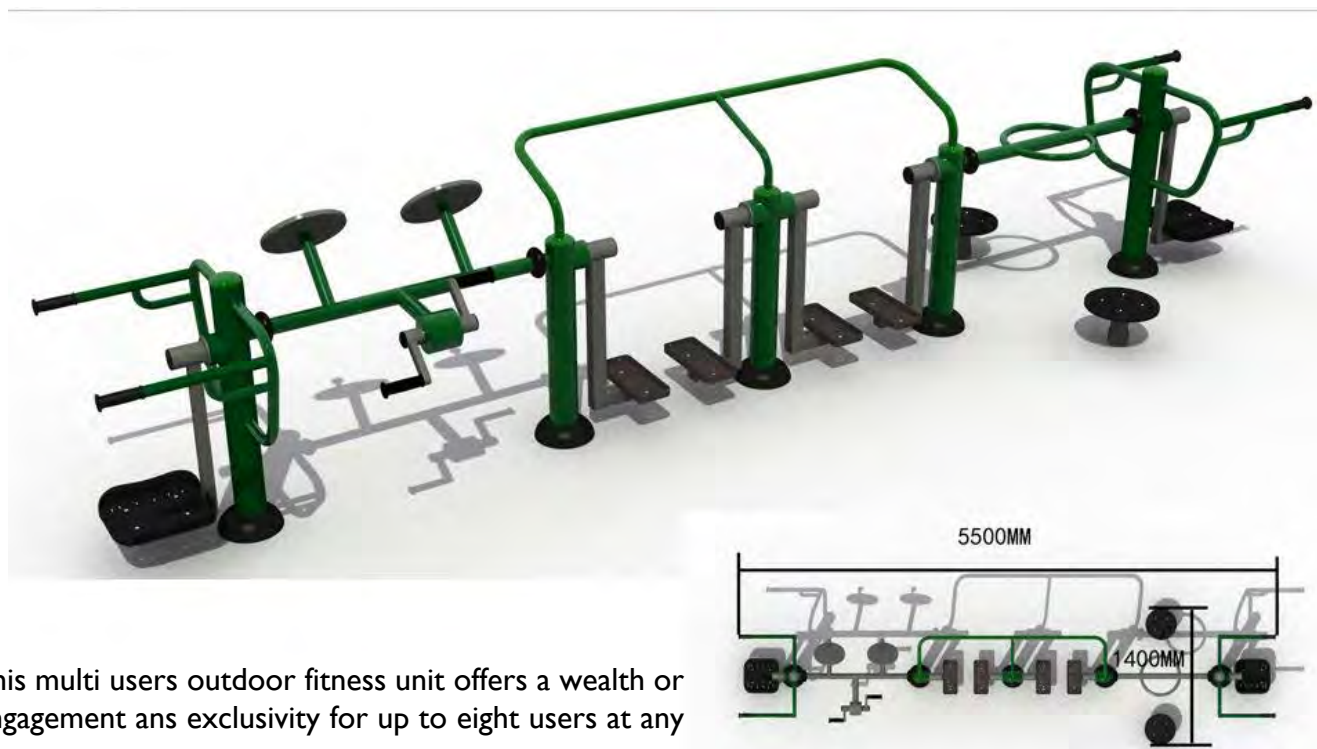

# Outdoor fitness equipment that's perfect for KS1 & KS2

This compact multi use fitness unit includes a double health walker with slalom skiers either end

This multi users outdoor fitness unit offers a wealth of engagement and exclusivity for up to eight users at any time.