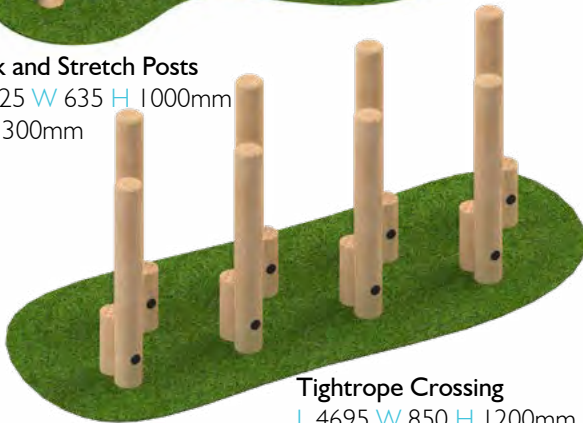

Walk and Stretch Posts

L 2225 W 635 H 1000mm
FFH 300mm