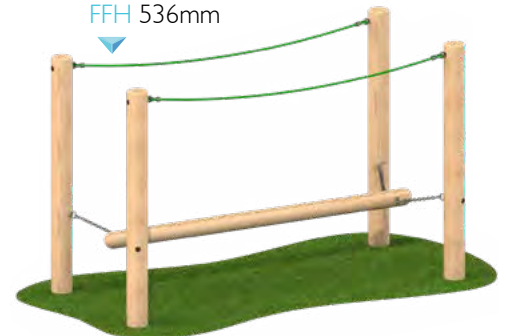

**Rope Crossing**  
L 2650 W 1000 H 1400mm  
FFH 450mm

**Burma Bridge**  
L 3000 W 1125 H 1450mm  
FFH 523mm

**Slalom Rope Walk**  
L 4322 W 695 H 1800mm  
FFH 458mm

**Wobble Log Bridge**  
L 2700 W 1200 H 1700mm  
FFH 536mm