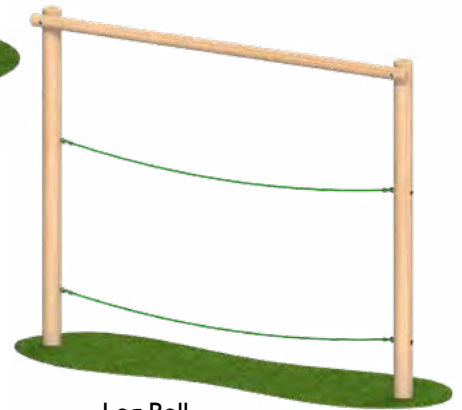

Log Roll
L 3350 W 250 H 2700mm
FFH 462mm

Rope Walk
L 3350 W 250 H 2700mm
FFH 460mm