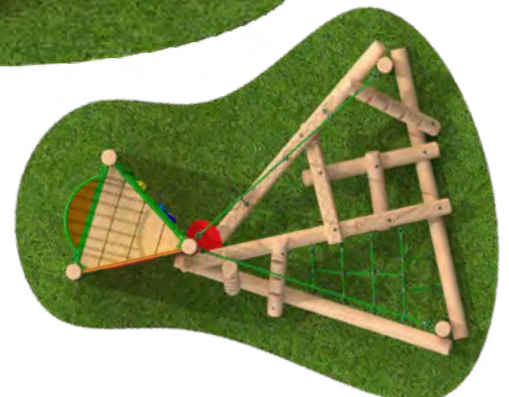

### Product Dimensions

2510mm (L) 3140mm (W) 1800mm (H)

FFH: 900mm

Minimum Surface Area: 27.4m<sup>2</sup>

6200mm (L) 6600mm (W)

Age Range: 5+

Steel feet option will increase  
FFH to 1200mm

FFH: Free Fall Height