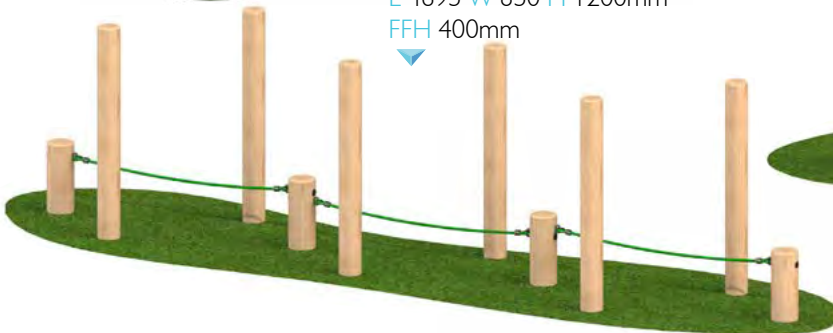

Tightrope Crossing

L 4695 W 850 H 1200mm
FFH 400mm