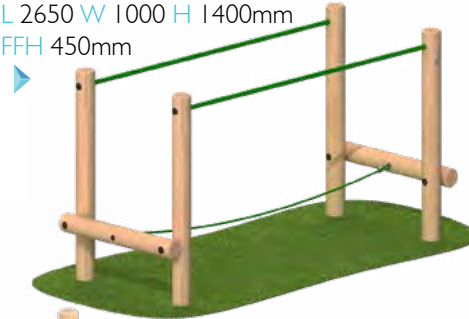

# Ysgol trail items

Dimensions do not include surfacing  
FFH - Free Fall Height

**Rope Junction**  
L 2850 W 1500 H 1600mm  
FFH 575mm

**Crawl Net**  
L 2107 W 1179 H 600mm  
FFH 600mm

**Spider Web Net**  
L 3243 W 3243 H 1500mm  
FFH 459mm

**Rope Crossing**  
L 2650 W 1000 H 1400mm  
FFH 450mm

**Burma Bridge**  
L 3000 W 1125 H 1450mm  
FFH 523mm

**Slalom Rope Walk**  
L 4322 W 695 H 1800mm  
FFH 458mm

**Wobble Log Bridge**  
L 2700 W 1200 H 1700mm  
FFH 536mm