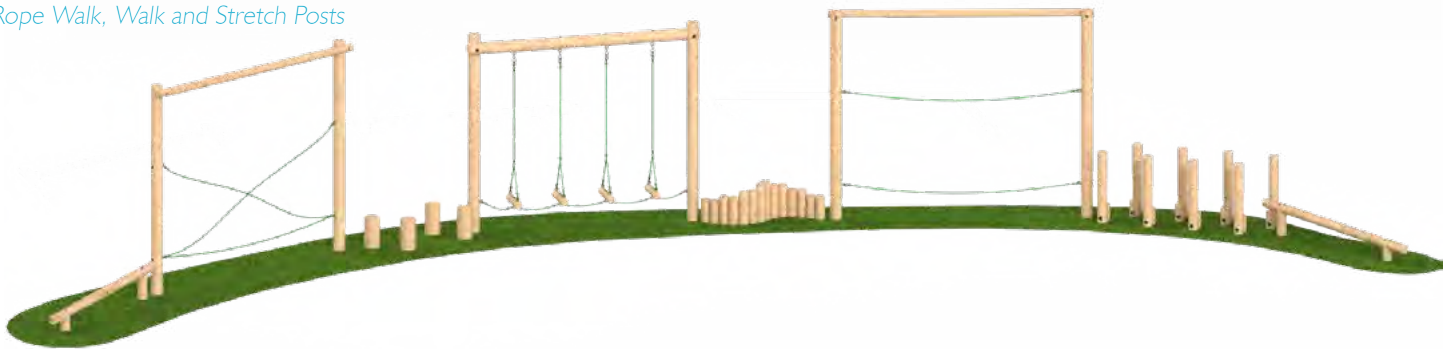

## Ysgol trim trail 1

L=21m W=1.6m Not including Safety Surface

CONSISTS OF: *Sloping Balance Walk, Balance Walk, Drop Rope Traverse, Stepping Logs 200mm, Sloping Balance Weave, Balance Challenge*

## Ysgol trim trail 2

L=21m W=0.64m Not including Safety Surface

CONSISTS OF: *Sloping Balance Walk (2), Cross Rope, Stepping Logs 200mm, Log Rope, Log Snake, Rope Walk, Walk and Stretch Posts*

## Ysgol trim trail 3

L=20m W=1.3m Not including Safety Surface

CONSISTS OF: *Sloping Balance Walk (2), Suspension Bridge, Log Snake, Log Roll, Stepping Logs 200mm, Burma Bridge, Log Snake Weaver*