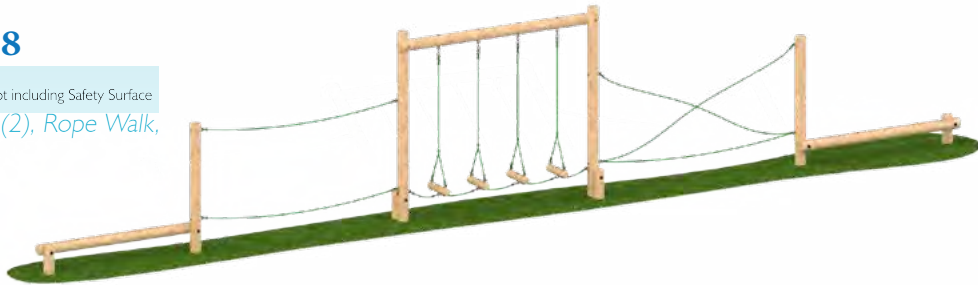

## Ysgol trim trail 6

L=24m W=1.6m Not including Safety Surface

CONSISTS OF: Balance Challenge, Log Rope, Stepping Logs 200mm, Double Sloping Balance Weave, Drop Rope Traverse, Balance Slalom

## Ysgol trim trail 7

L=22.9m W=1.2m Not including Safety Surface

CONSISTS OF: Tightrope Crossing, Wobble Bridge, Stepping Logs 200mm, Log Roll with Drop Ropes, Rope Bridge, Sloping Balance Weave

## Ysgol trim trail 8

L=13.75m W=0.6m Not including Safety Surface

CONSISTS OF: Balance Walk (2), Rope Walk, Log Rope, Cross Rope