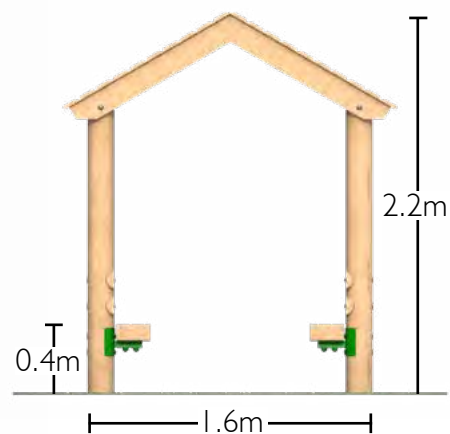

Timber seating shelter with benches

Benches constructed using 195mm x 95mm Sleepers.

Shower proof roof.

Timber roof constructed using Shiplap boards.

Size: 2.4m x 1.9m x 2.2m.