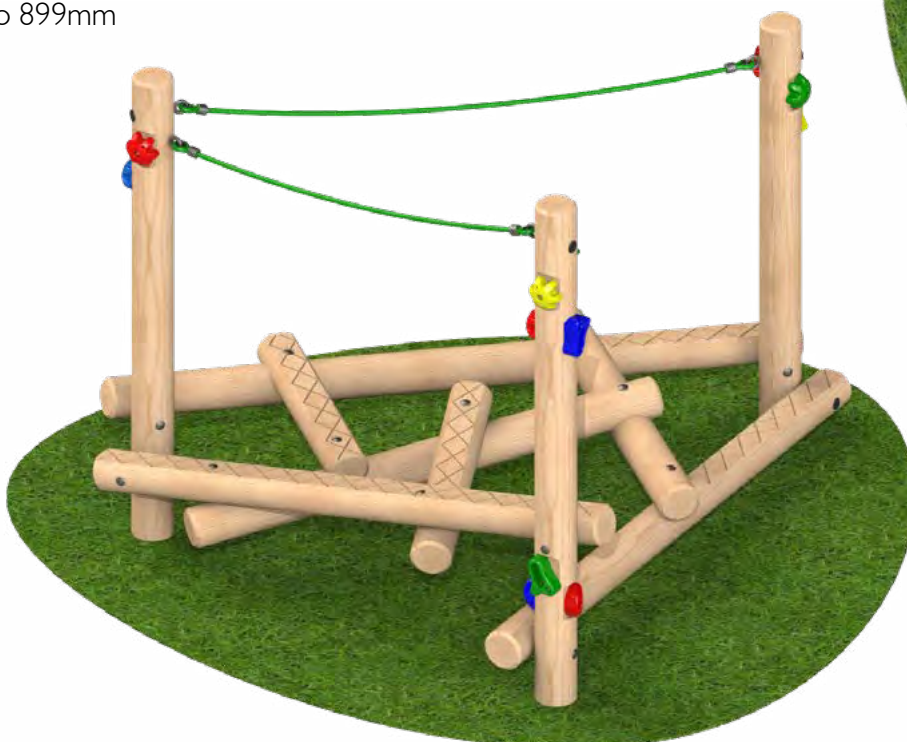

FFH: Free Fall Height

Steel Feet option available, more details and prices are available upon request