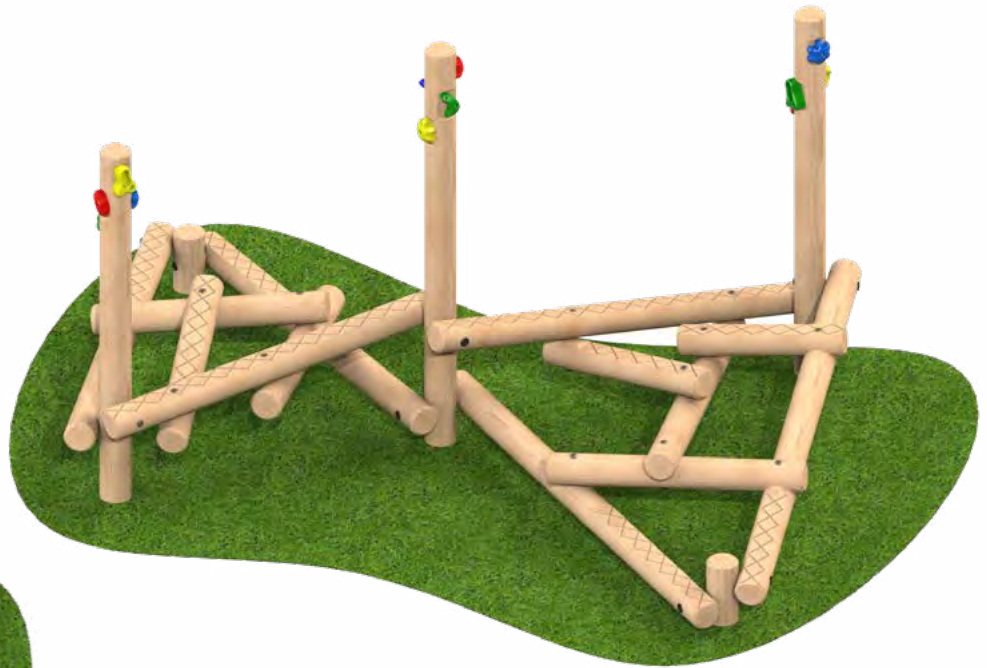

## Clamber Stack Sorella with additional ropes

All dimensions are the same as the standard Clamber Stack Sorella.

The **Clamber Stack Sorella** is also available with additional ropes.

Steel feet option will increase FFH to 899mm