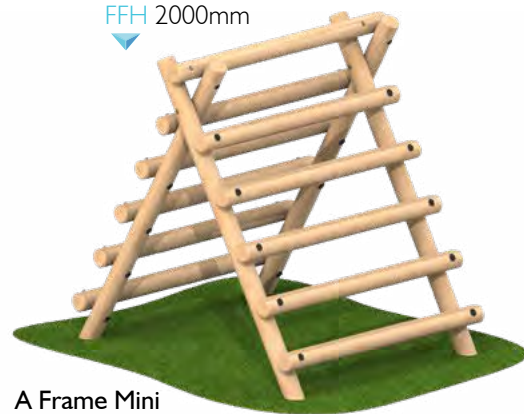

**Tarzan Ring Beam**  
L 3162 W 1110 H 2050mm  
FFH 1750mm

**Monkey Bar Log**  
L 3450 W 720 H 2085mm  
FFH 1975mm

**Timber Gate Climber**  
L 1900 W 312 H 1900mm  
FFH 1900mm

**Log Climber Low**  
L 1692 W 1849 H 1500mm  
FFH 1500mm

**Log Climber High**  
L 2093 W 1849 H 2000mm  
FFH 2000mm

**Low Boulder Climber**  
L 1525 W 1595 H 1500mm  
FFH 1500mm

**High Boulder Climber**  
L 2801 W 1974 H 2000mm  
FFH 2000mm

**A Frame Mini**  
L 1800 W 1465 H 1000mm  
FFH 1000mm