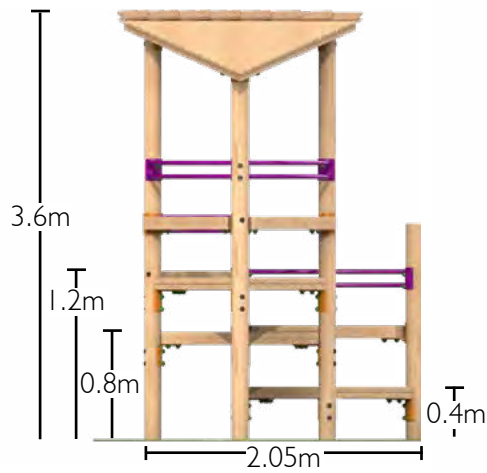

## Also available with buddy bars

Size: 3.85m x 2.4m x 3.16m.

Creative play promotes self-expression and confidence. Its often unstructured pretend play, where the child uses their imagination to create a story and stimulate their senses.