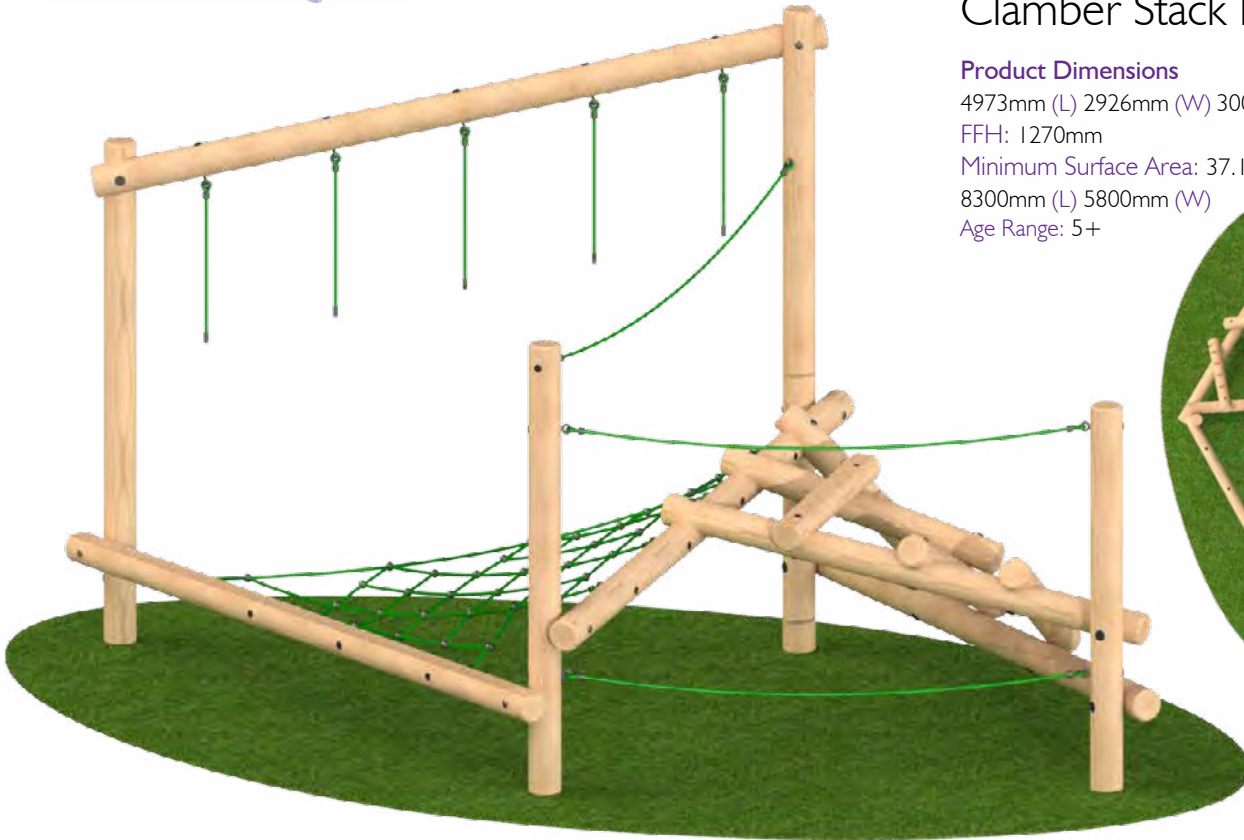

### Product Dimensions

4973mm (L) 2926mm (W) 3000mm (H)

FFH: 1270mm

Minimum Surface Area: 37.1m<sup>2</sup>

8300mm (L) 5800mm (W)

Age Range: 5+