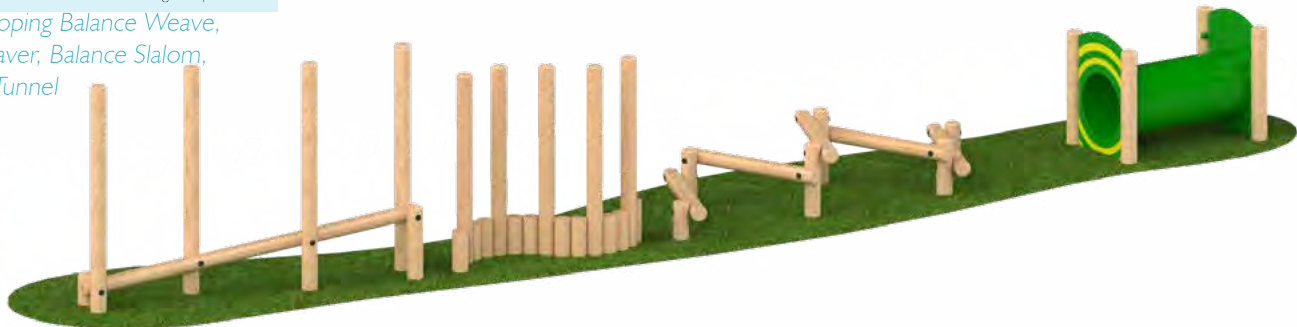

## Ysgol trim trail 8

L=13.75m W=0.6m Not including Safety Surface

CONSISTS OF: Balance Walk (2), Rope Walk, Log Rope, Cross Rope

## Ysgol trim trail 9

L=9m W=0.8m Not including Safety Surface

CONSISTS OF: Slalom Rope Walk, Log Snake, Jigsaw Traverse Wall

## Ysgol trim trail 10

L=10.5m W=1.2m Not including Safety Surface

CONSISTS OF: Sloping Balance Weave, Log Snake Weaver, Balance Slalom, Free Standing Tunnel