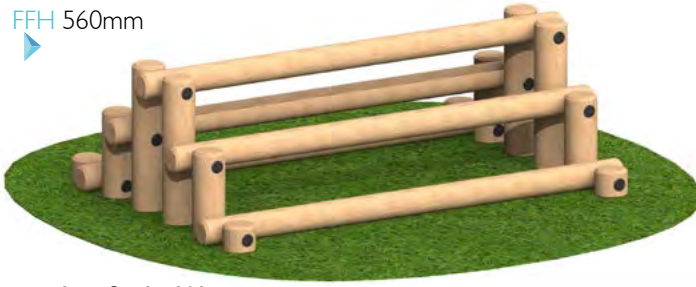

Ysgol trail items

Dimensions do not include surfacing
FFH - Free Fall Height

Log Stack

L 1250 W 1800 H 560mm
FFH 560mm