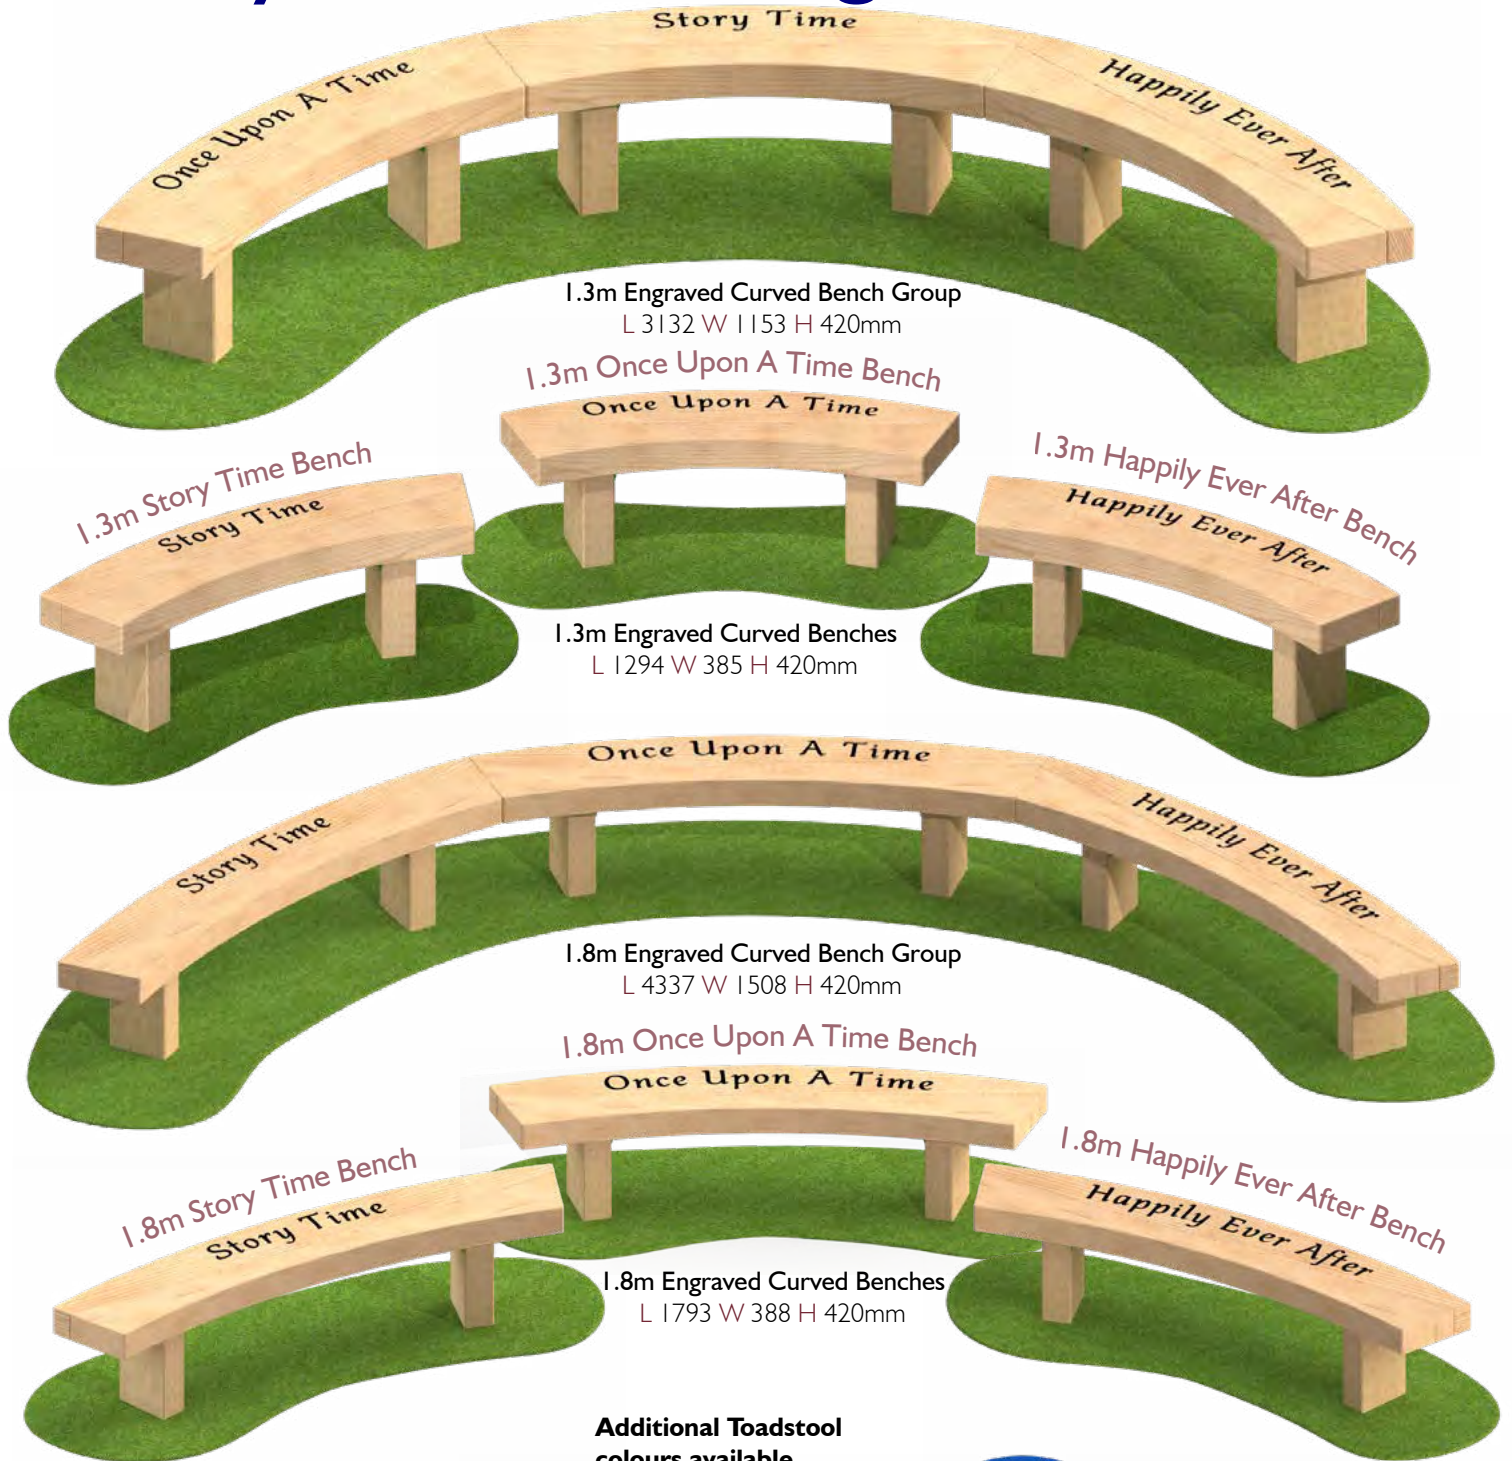

Story Time Seating

Toadstool
L 300 W 300 H 400mm