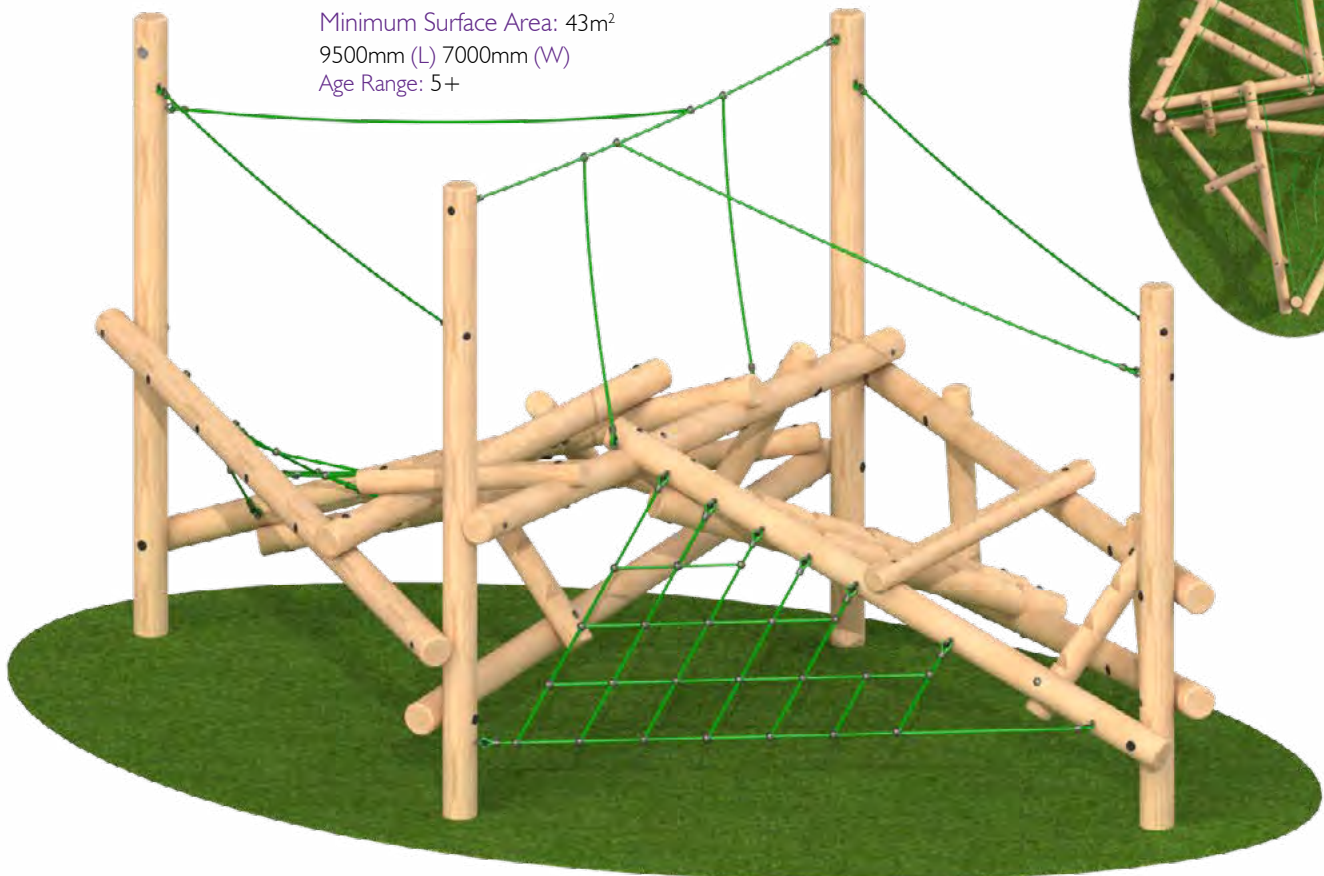

### Product Dimensions

5822mm (L) 3833mm (W) 2850mm (H)

FFH: 1500mm

Minimum Surface Area: 43m<sup>2</sup>

9500mm (L) 7000mm (W)

Age Range: 5+