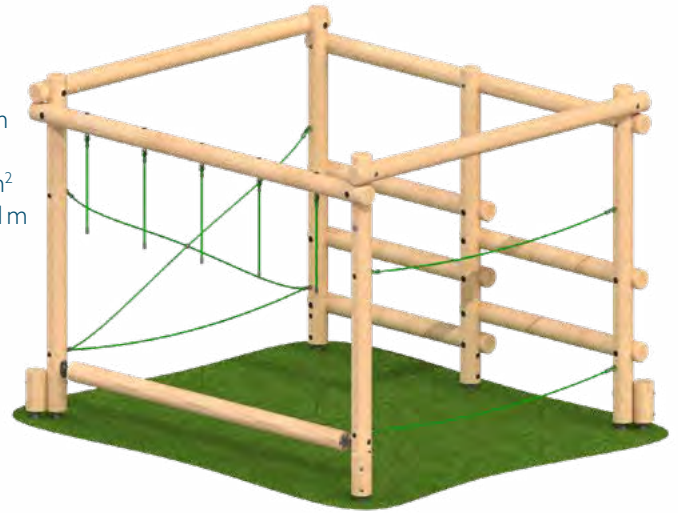

Ascent

L 3512 W 3062 H 2600mm
FFH 1435mm
Safety Surface Area 37.56m²
Min Space Required 6.5 x 6.1m

Consists of:
Rope Walk
Log Roll with Drop Ropes
Cross Rope
Timber Log Climber