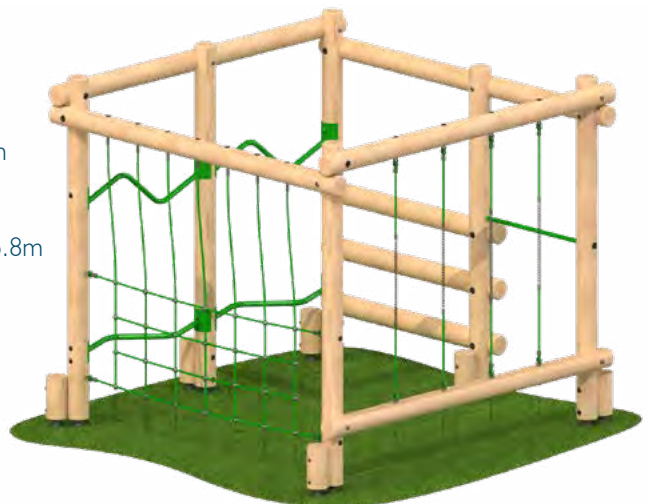

Crest

L 2950 W 2875 H 2522mm
FFH 1337mm
Min Surface Area 32.4m²
Min Space Required 5.95m x 5.8m
Consists of:
Traverse Net
Zig Zag Steel Bars
Log Climber
Chin Up Bar
Rope Chain Traverse