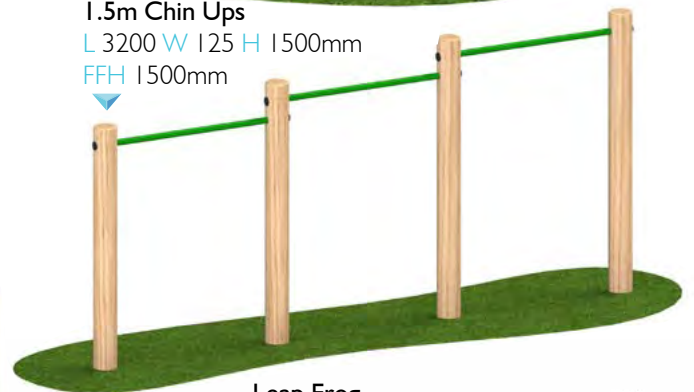

1.5m Chin Ups

L 3200 W 125 H 1500mm
FFH 1500mm