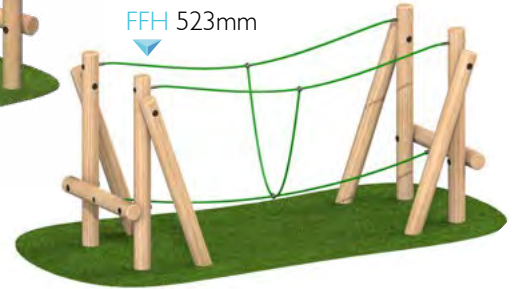

# Ysgol trail items

Dimensions do not include surfacing  
FFH - Free Fall Height

**Rope Junction**  
L 2850 W 1500 H 1600mm  
FFH 575mm

**Crawl Net**  
L 2107 W 1179 H 600mm  
FFH 600mm

**Spider Web Net**  
L 3243 W 3243 H 1500mm  
FFH 459mm

**Rope Crossing**  
L 2650 W 1000 H 1400mm  
FFH 450mm

**Burma Bridge**  
L 3000 W 1125 H 1450mm  
FFH 523mm

**Slalom Rope Walk**  
L 4322 W 695 H 1800mm  
FFH 458mm

**Wobble Log Bridge**  
L 2700 W 1200 H 1700mm  
FFH 536mm