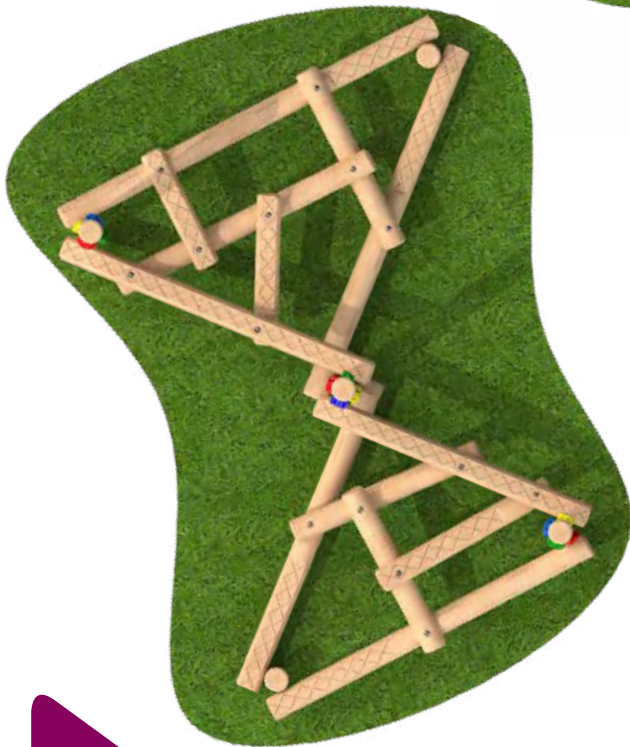

## Clamber Stack Sorella with additional ropes

All dimensions are the same as the standard Clamber Stack Sorella.

The **Clamber Stack Sorella** is also available with additional ropes.

Steel feet option will increase FFH to 899mm