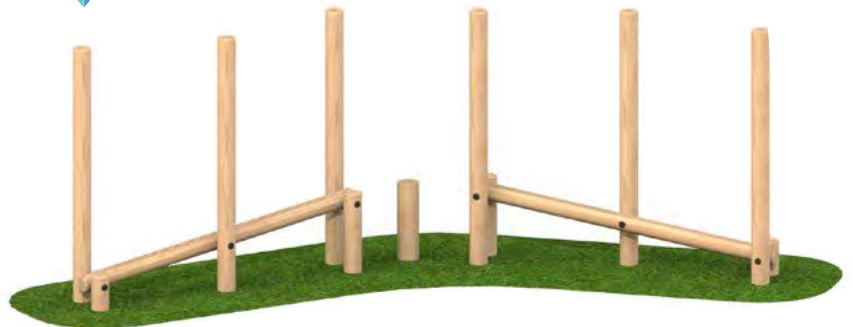

# Trim trail

Dimensions do not include surfacing  
FFH - Free Fall Height

**Sloping Balance Walk**  
L 2400 W 125 H 434mm  
FFH 434mm

**Balance Beam**  
L 2400 W 200 H 435mm  
FFH 435mm

**Balance Challenge**  
L 6900 W 1600 H 434mm  
FFH 434mm

**V Balance Beam**  
L 2002 W 2050 H 470mm  
FFH 470mm

**Low Log Roll**  
L 3300 W 200 H 500mm  
FFH 500mm

**Balance Weave**  
L 2800 W 375 H 1800mm  
FFH 450mm

**Three Bar Balance**  
L 5500 W 1115 H 511mm  
FFH 511mm

**Double Sloping Balance Weave**  
L 4589 W 1150 H 1800mm  
FFH 570mm

**Sloping Balance Weave**  
L 2792 W 375 H 1800mm  
FFH 555mm

**150mm Stepping Logs (set of 4)**  
L 400 W 150 H 400mm  
FFH 400mm

**Balance Slalom**  
L 3250 W 1200 H 585mm  
FFH 585mm