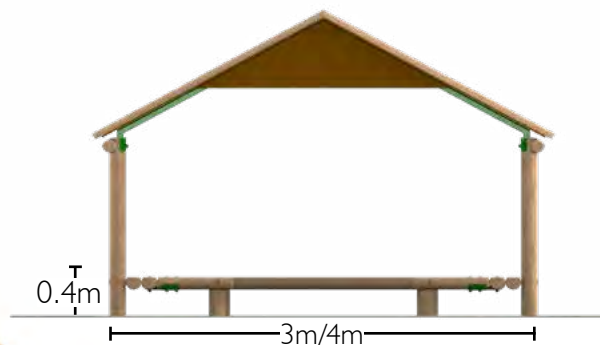

## Shelter with seating

Timber clad, shower proof roof.

Round timber seating.

Available in 3 sizes.

L x W x H

3.0m x 1.9m x 2.8m

3.0m x 2.4m x 2.8m

4.0m x 2.4m x 2.8m