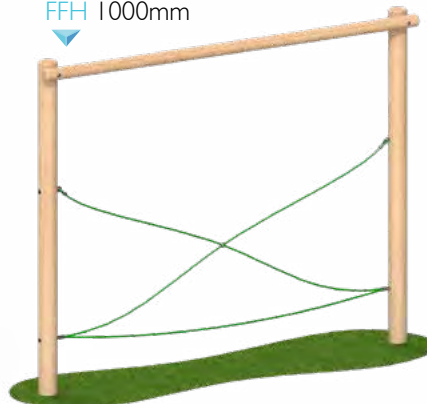

Log Rope
L 3000 W 450 H 2575mm
FFH 436mm

Log Roll with Drop Ropes
L 3350 W 225 H 2500mm
FFH 462mm

Cross Rope
L 3350 W 250 H 2700mm
FFH 1000mm