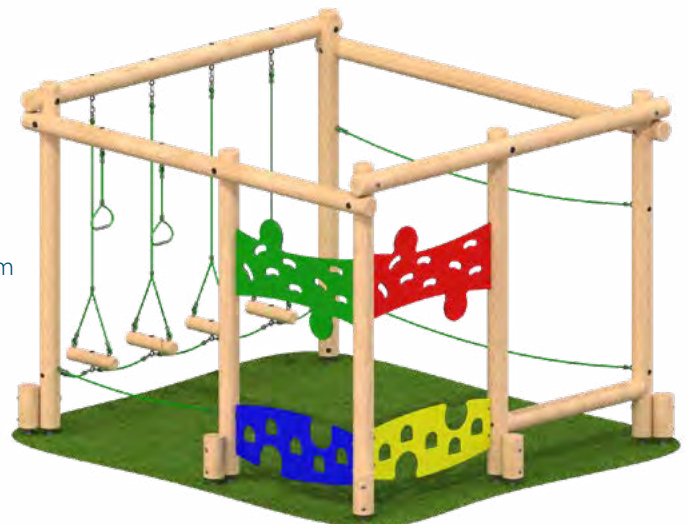

Apex

L 3206 W 3675 H 2600mm
FFH 599mm
Safety Surface Area 39.16m²
Min Space Required 6.67 x 6.20m

Consists of:
Jigsaw Traverse Panels
Balance Beam
Rope Walk
Log Rope
Tarzan Traverse