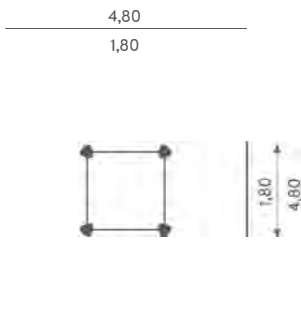

32 cm

21,10 m²

< 60 cm

0802-1