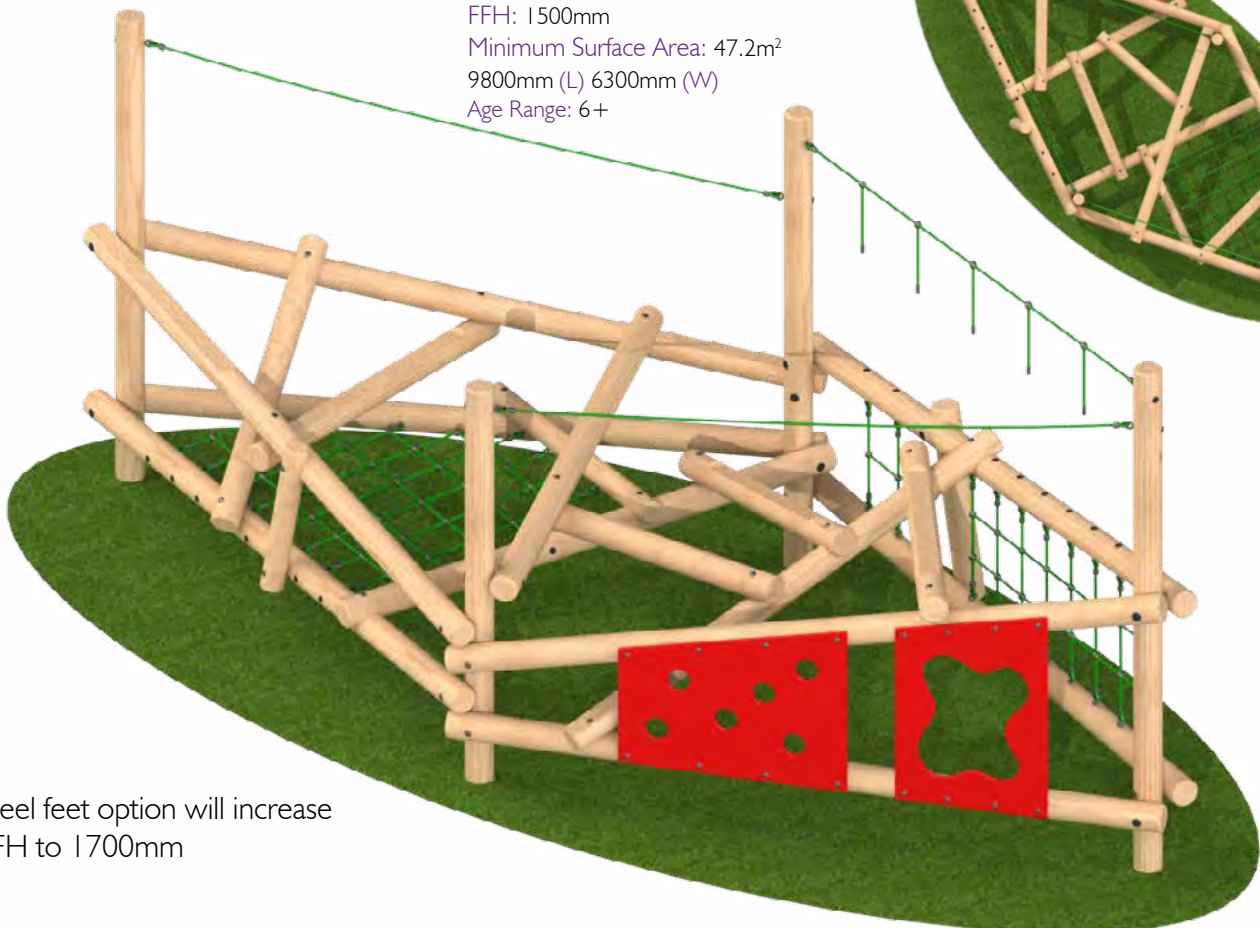

## Clamber Stack 4

**Product Dimensions**

6462mm (L) 3126mm (W) 2925mm (H)

FFH: 1500mm

Minimum Surface Area: 47.2m<sup>2</sup>

9800mm (L) 6300mm (W)

Age Range: 6+

Steel feet option will increase  
FFH to 1700mm