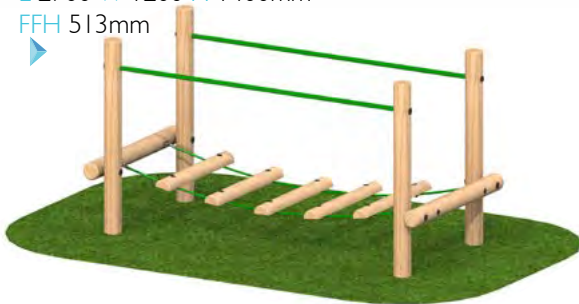

**Rope Crossing**  
L 2650 W 1000 H 1400mm  
FFH 450mm

**Burma Bridge**  
L 3000 W 1125 H 1450mm  
FFH 523mm

**Slalom Rope Walk**  
L 4322 W 695 H 1800mm  
FFH 458mm

**Wobble Log Bridge**  
L 2700 W 1200 H 1700mm  
FFH 536mm

**Wobble Bridge**  
L 2700 W 1200 H 1400mm  
FFH 513mm

**Suspension Bridge**  
L 2225 W 1300 H 1400mm  
FFH 513mm

**Rope Tunnel**  
L 2700 W 1000 H 1425mm  
FFH 1425mm

**Rope Bridge**  
L 2650 W 1125 H 1400mm  
FFH 1400mm