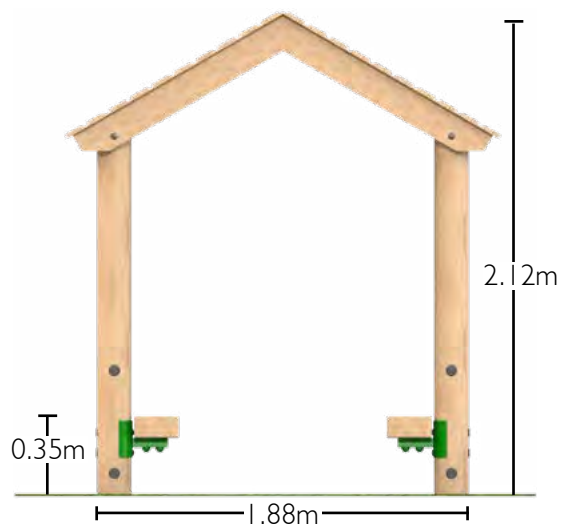

Toddler Shelter

Seats constructed using 195 x 95mm sleepers.
Shower proof roof constructed using shiplap boards.
Size: 1.34m x 1.88m x 2.12m.